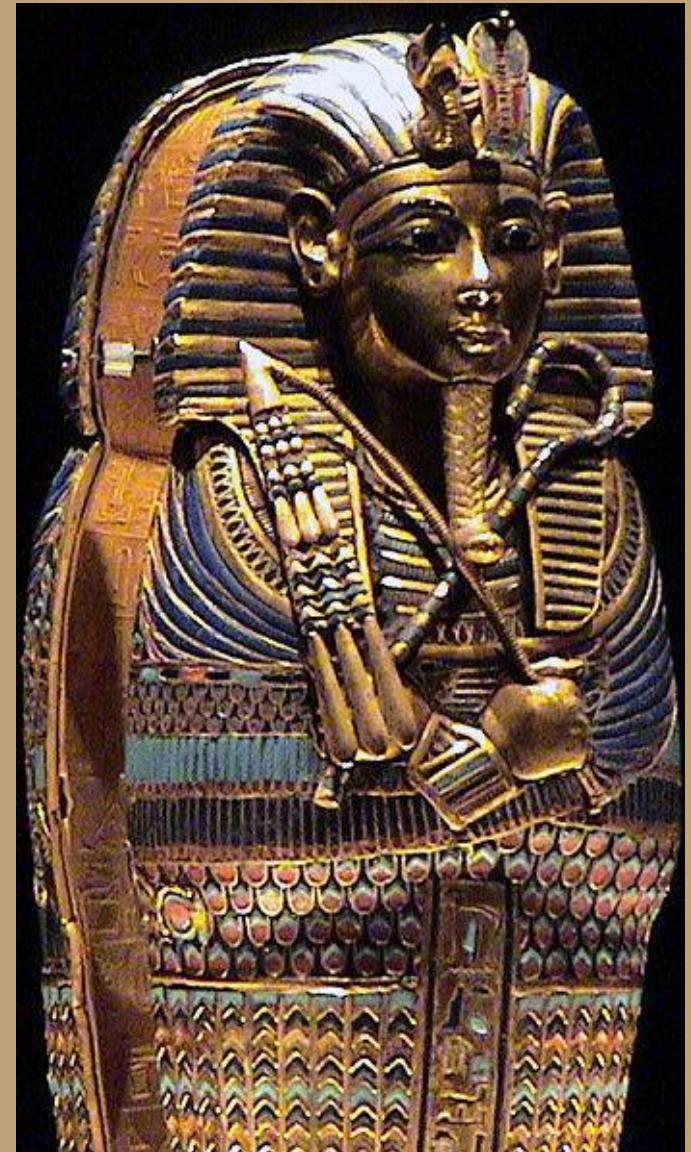

# Tomb of King Tutankhamen

Complete tour of the discovery of King Tut's tomb and it's treasures:  
<http://www.nationalgeographic.com/egypt/>

# King Tutankhamun

These images show two of the a series of four coffins that held Tut's mummy – one inside another.

The beautifully crafted face is a true likeness of King Tut, who died at about 20 years of age. Some believe he was murdered.